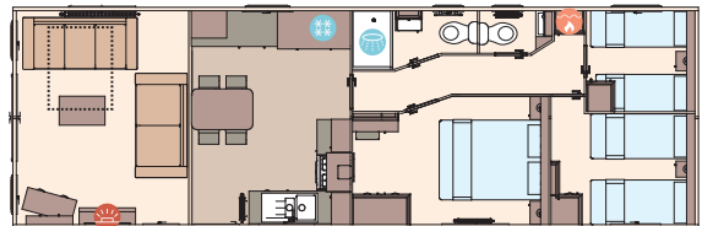

Indeling

The Windermere 40ft x 12ft x 2 bedroom

The Windermere 40ft x 12ft x 3 bedroom

The Windermere Residential 40ft x 13ft x 2 bedroom

The Windermere Residential 40ft x 13ft x 3 bedroom

Uitrusting van de ABI Windermere

Over het chalet

The Windermere	12.30 m x 3.74 m	40' x 12' / 2 slaapkamers	€ 81.060,-
The Windermere	12.30 m x 3.74 m	40' x 12' / 3 slaapkamers	€ 81.280,-
The Windermere Residential	12.30 m x 4.10 m	40' x 13' / 2 slaapkamers	€ 86.440,-
The Windermere Residential	12.30 m x 4.10 m	40' x 13' / 3 slaapkamers	€ 86.670,-